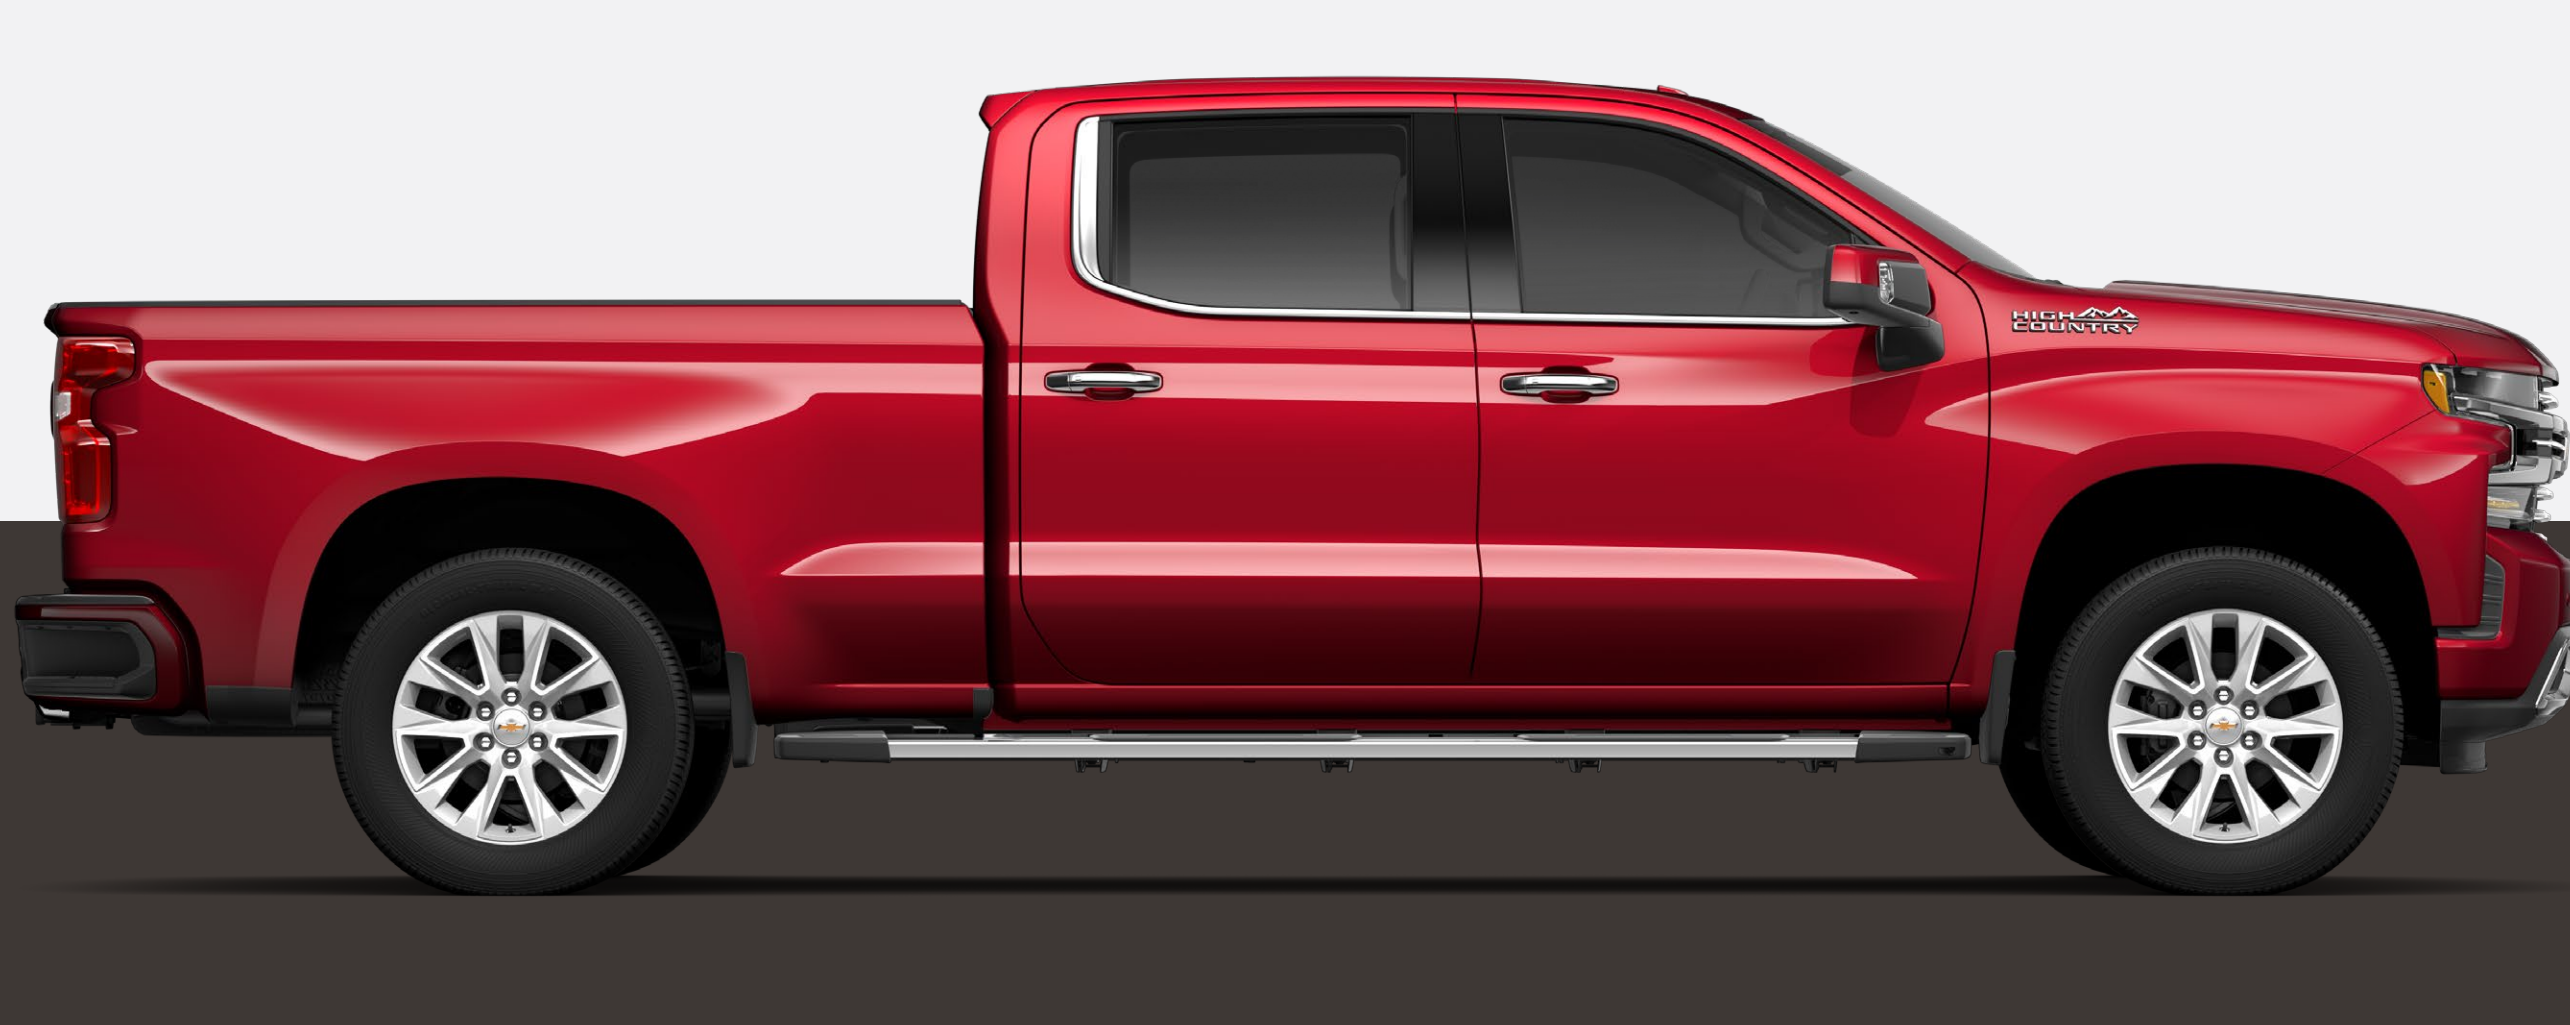

EXTERIOR DESIGN

READY TO GIVE YOU THE POWER

Every detail in this pickup truck is designed to give maximum functionality.

- Front recovery hooks
- Cargo box with Durabed® technology and 12 fixed tie rods included
- Spray-on® Bedliner
- Step corner assist on rear fender