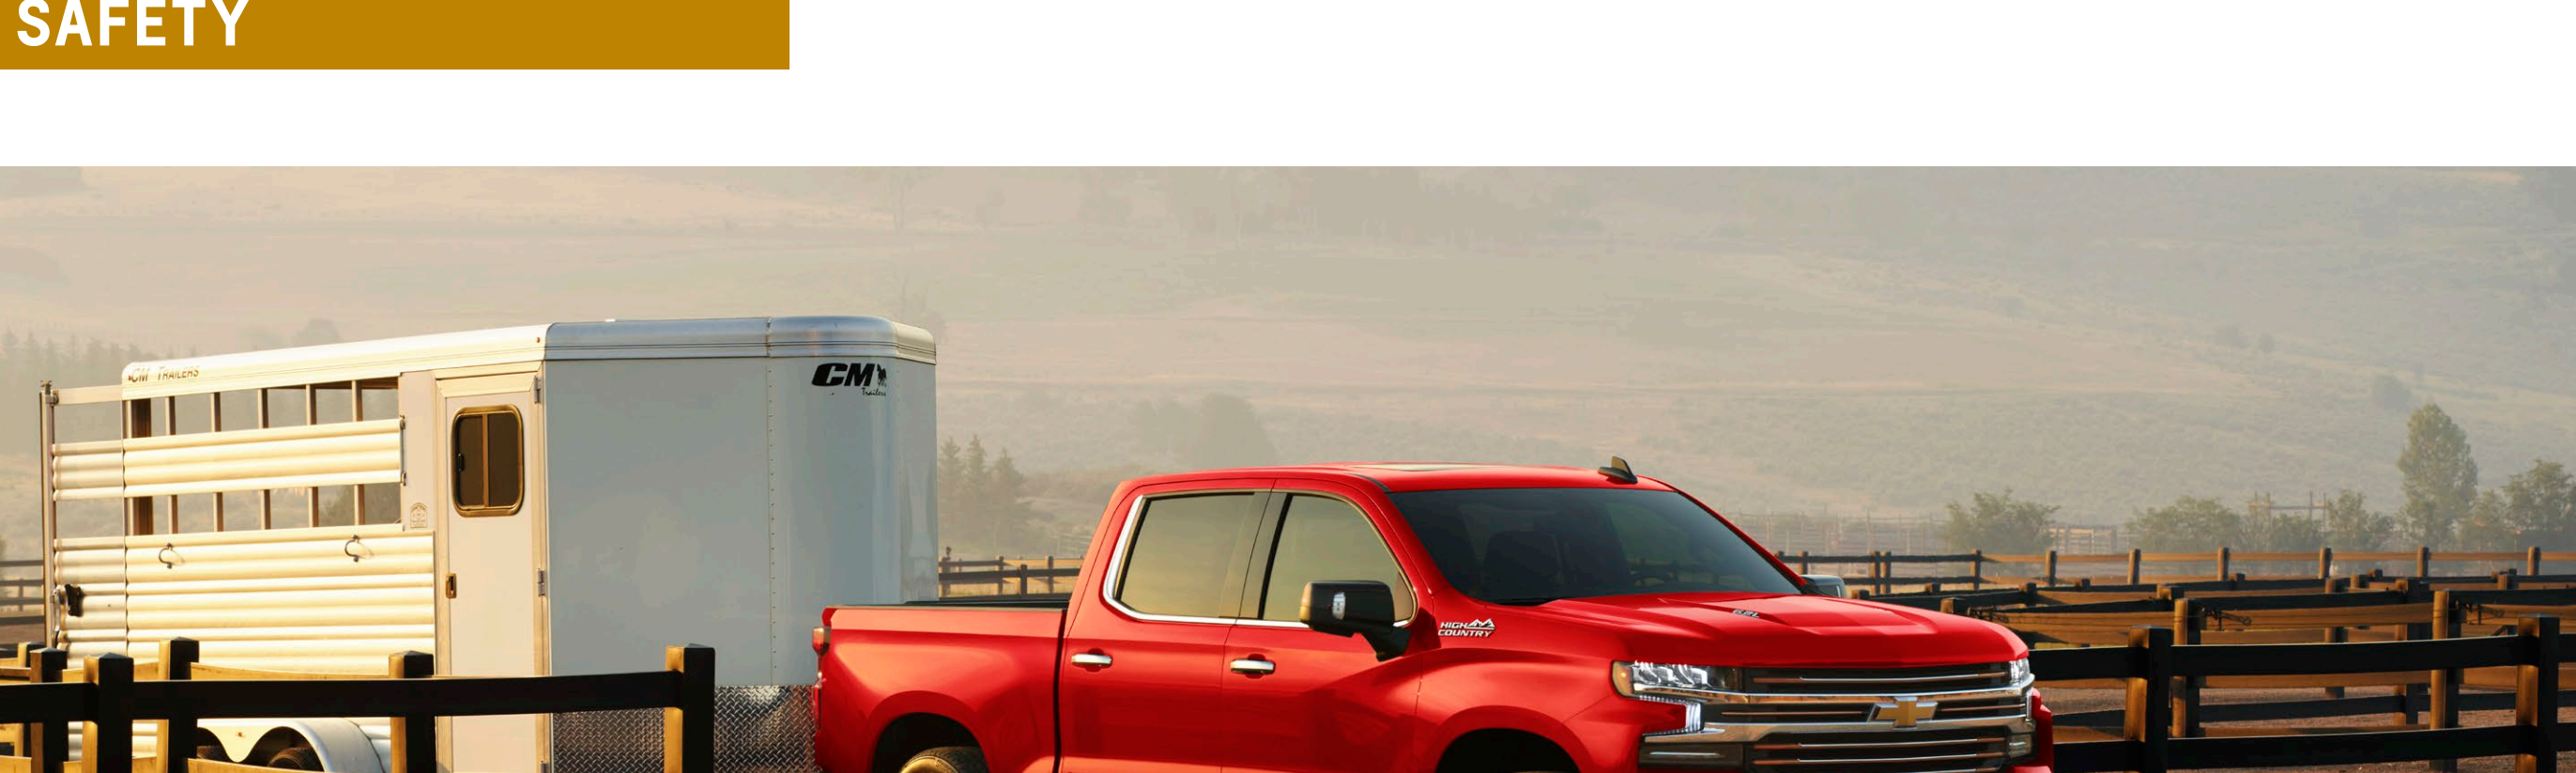

SAFETY

ROBUST PROTECTION

- Rear cross traffic alert
- Brake diagnostic system
- Side blind zone sensor
- Teen driver (Statistic monitoring system)
- Airbags: (2) front, (2) side for driver and passenger and (2) curtain airbags for passengers

EXTERIOR COLORS

FIND NEW ROADS™

CHEVROLET